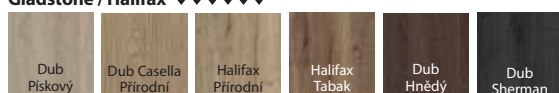

BARVY System SLIDE

Fólie Portaperfect 3D

Gladstone / Halifax

BARVY System EFEKT

Fólie Portaperfect 3D

Gladstone / Halifax

Lak Premium

Lakovaná fólie Matt