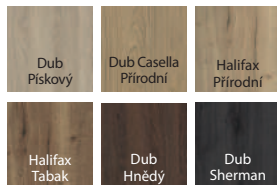

BARVY System SLIDE

Fólie Portaperfect 3D ♥♥♥♥♥

Gladstone / Halifax ♥♥♥♥♥

BARVY System EFEKT

Fólie Portaperfect 3D ♥♥♥♥♥

Gladstone / Halifax ♥♥♥♥♥

Lak Premium ♥♥♥♥♥

Lakovaná fólie Matt ♥♥♥♥♥