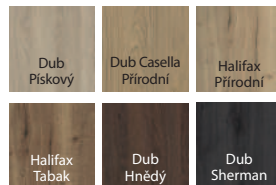

BARVY System SLIDE

Fólie Portaperfect 3D ♥♥♥♥♥

Gladstone / Halifax ♥♥♥♥♥

BARVY System EFEKT

Fólie Portaperfect 3D ♥♥♥♥♥

Gladstone / Halifax ♥♥♥♥♥

Lak Premium ♥♥♥♥♥

Lakovaná fólie Matt ♥♥♥♥♥