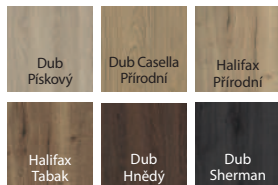

## BARVY System EFEKT

Fólie Portaperfect 3D ♥♥♥♥♥◇◇

Gladstone / Halifax ♥♥♥♥♥◇◇

Lak Premium ♥♥♥♥♥◇◇

Lakovaná fólie Matt ♥♥♥♥♥◇◇