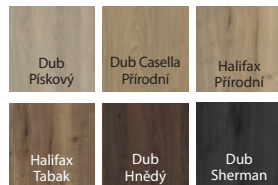

## BARVY System EFEKT

Fólie Portaperfect 3D ♥♥♥♥♥◇◇

Gladstone / Halifax ♥♥♥♥♥◇◇

Lak Premium ♥♥♥♥♥◇◇

Lakovaná fólie Matt ♥♥♥♥♥◇◇