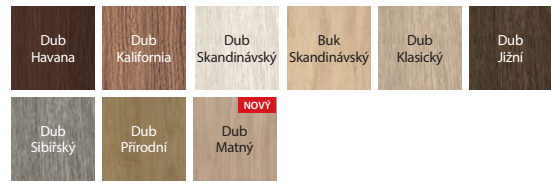

Portalamino ★★★★★☆